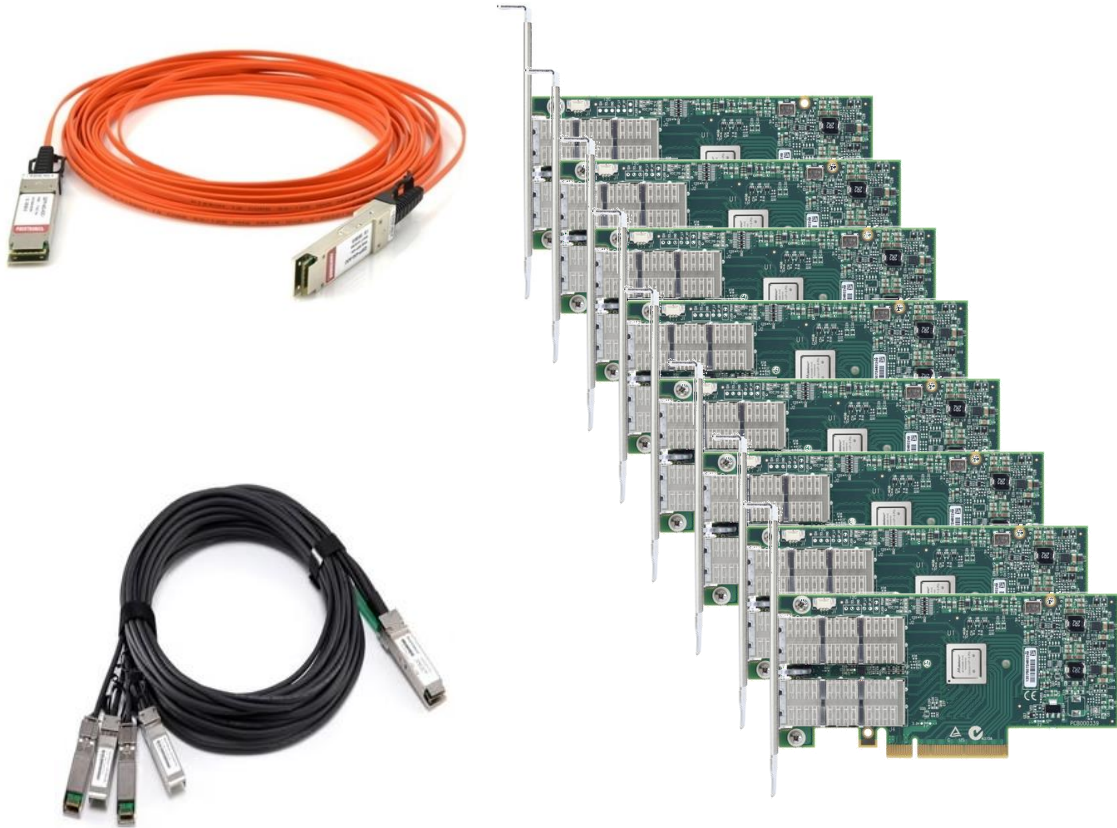

Dell VRTX

2016

Intel(R) Xeon(R) Gold 5118 CPU @ 2.30GHz
2.295 GHz
2
12
48
Active (Inactive on restart)

669 GB
385.52 MB
668.62 GB

vmnic0	10 Gbit/s
vmnic1	10 Gbit/s
vmnic2	10 Gbit/s
vmnic3	10 Gbit/s
vmnic4	40 Gbit/s
vmnic1000402	40 Gbit/s
vusb0	100 Mbit/s

OMIVV Host Information

Service Tag
FCH3B33

PowerEdge M640 (VRTX)

Fault Resilient Memory
Enabled and Protected

System Lockdown Mode
Off

Identification	esxm640a.office.home
Hypervisor & Firmware	VMware ESXi 7.0.0 build-15843807
Blade Chassis	5KTDWC2

OMIVV Host Health

Server Global Status

Healthy

Chassis Global Status

Main System Chassis

Memory

Processors

Temperatures

Voltagages

Batteries

Power Management

Physische Festplatten

	Status	Name	Zustand	Steckplatznummer	Kapazität	Datenträgertyp
+	✓	Solid State Disk 0:0:0	Online	0	3.49TB	SSD
+	✓	Solid State Disk 0:0:1	Online	1	3.49TB	SSD
+	✓	Solid State Disk 0:0:2	Online	2	3.49TB	SSD
+	✓	Solid State Disk 0:0:3	Online	3	3.49TB	SSD
+	✓	Solid State Disk 0:0:5	Online	5	3.49TB	SSD
+	✓	Solid State Disk 0:0:6	Online	6	3.49TB	SSD
+	✓	Solid State Disk 0:0:7	Online	7	3.49TB	SSD
+	✓	Solid State Disk 0:0:8	Online	8	3.49TB	SSD
+	✓	Solid State Disk 0:0:20	Online	20	837.75GB	SSD
+	✓	Solid State Disk 0:0:21	Online	21	837.75GB	SSD
+	✓	Solid State Disk 0:0:22	Online	22	837.75GB	SSD
+	✓	Solid State Disk 0:0:23	Online	23	837.75GB	SSD

Name	LUN	Type	Capacity	Datastore
Local SAMSUNG Disk (naa.5002538a49150450)	0	disk	6.99 TB	VRTX_vSAN
Local SAMSUNG Disk (naa.5002538b001faea0)	0	disk	745.21 GB	VRTX_vSAN

EXPLORE

Broadcom Proprietary and Confidential. Copyright © 2024 Broadcom. All Rights Reserved. The term "Broadcom" refers to Broadcom Inc. and/or its subsidiaries.

40GbE

2018

EXPLORE

Broadcom Proprietary and Confidential. Copyright © 2024 Broadcom.
All Rights Reserved. The term "Broadcom" refers to Broadcom Inc. and/or its subsidiaries.