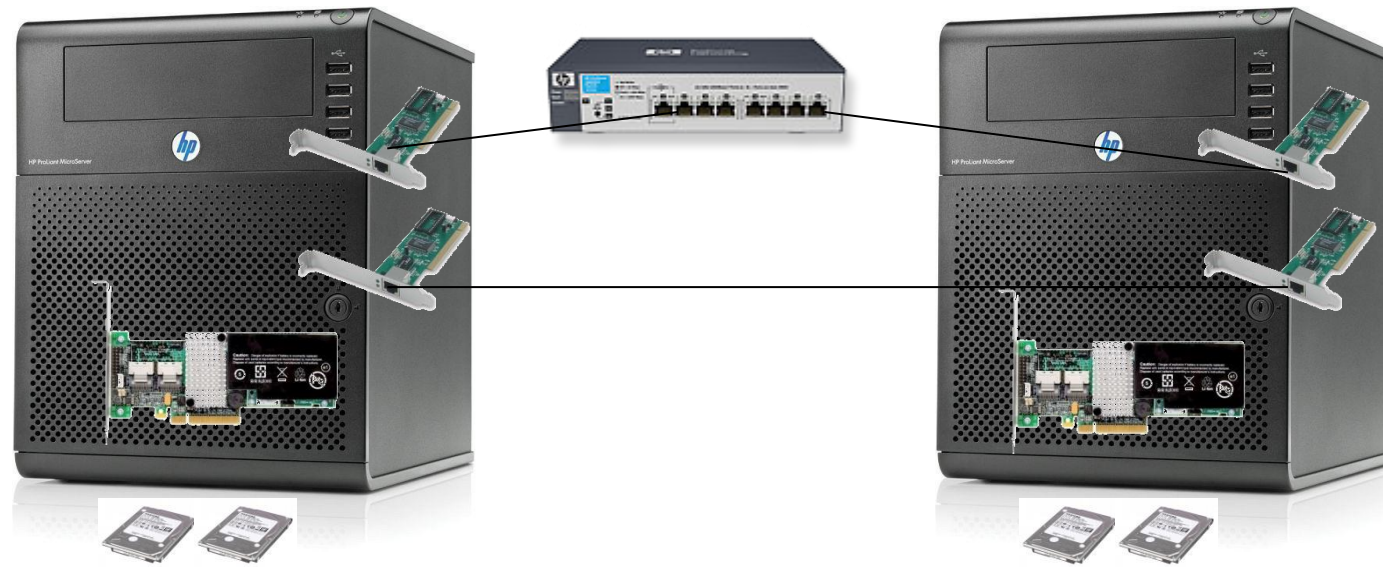

HomeLab Stage II „The Evolution“

2007

2 x HP Microserver
1,3 GHz Dual Core
8 GB RAM
IBM Serveraid Controller
2 x 1 TB HDD Raid 1
16 GB SSD
2 x 1 GBit NIC

VMware VSA Cluster

EXPLORE

Broadcom Proprietary and Confidential. Copyright © 2024 Broadcom.
All Rights Reserved. The term "Broadcom" refers to Broadcom Inc. and/or its subsidiaries.