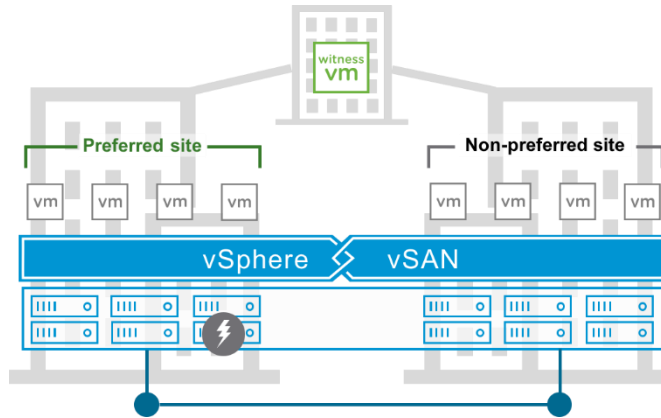

vSAN for every use case

- vc.office.home
  - Cyberdyne
    - AutoDeploy
    - vSAN_Dell_VRTX_AF_Nvidia-Quadro_P4000
    - vSAN_Fujitsu_RX2540M2_AF_NVMe_Nvidia-P4
    - vSAN_IBM_x3650M3_Hybrid_FC-SAN
    - vSAN_IBM_x3650M4_AF_Nvidia-P4
    - vSAN_IBM_x3690X5_Hybrid_Encrypted
    - esx3650m4witness.office.home
    - esx3690x5witness.office.home
    - esrx2540witness.office.home
  - Cyberdyne_Nested
  - SkyNet_Defense_Grid
    - vSAN_Stretched_Terminator_Factory
    - skynet-factory-witness.skynet.local
- vcarm.office.home
  - Cyberdyne_Research_Laboratory
    - ARM
- vcremote.office.home
  - Cyberdyne_Research_Systems
    - Apple_MacPro
    - Lenovo
    - vSAN_Apple_MacMini_AF_Encrypted
    - vSAN_SuperMicro
    - esxvsansupermicrowitness.office.home