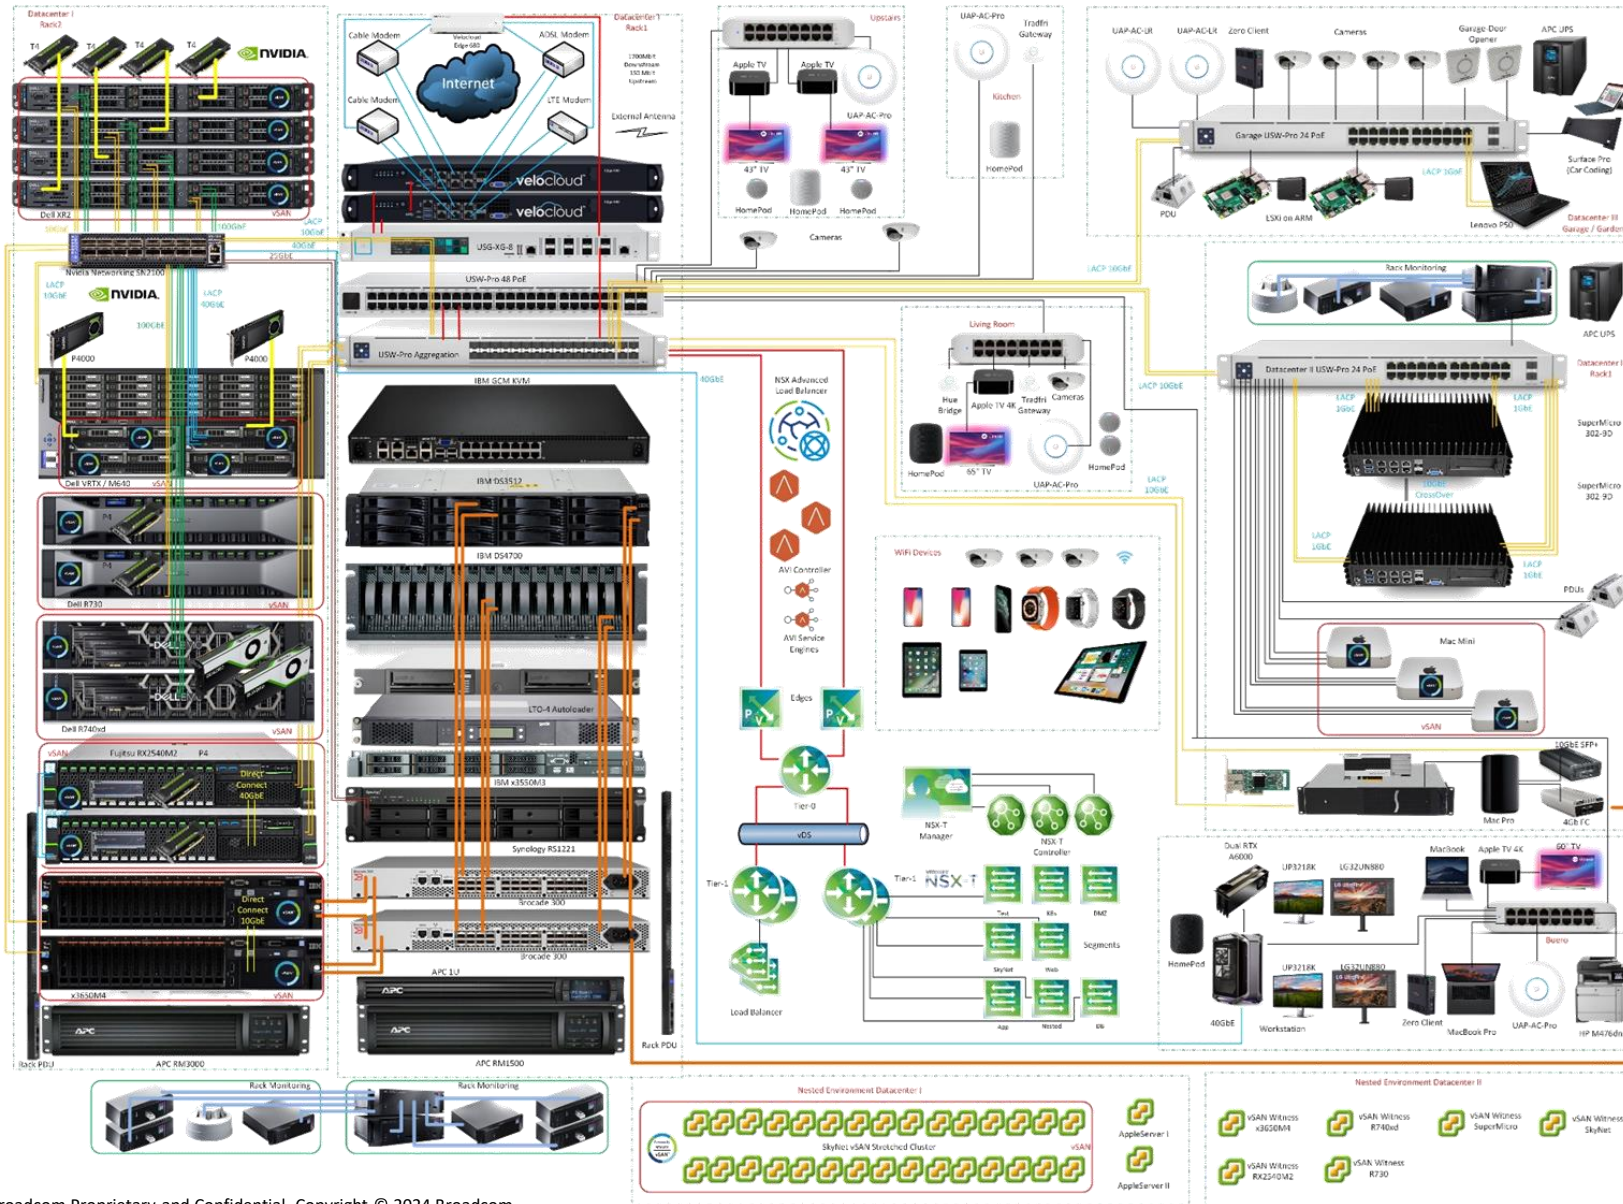

Solutioncenter

2023

EXPLORE

Broadcom Proprietary and Confidential. Copyright © 2024 Broadcom. All Rights Reserved. The term "Broadcom" refers to Broadcom Inc. and/or its subsidiaries.