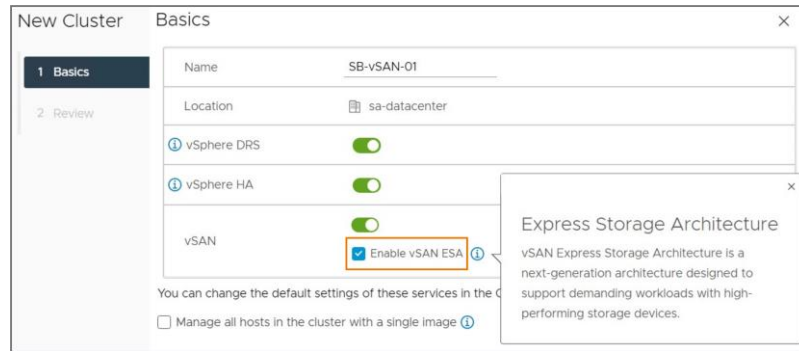

vSAN ESA

2024

Dell R740 vSAN ESA Max

- VMware vSAN ESA Max Full NVMe
- 2 x Intel 6130 16 Cores 2,10GHz
- 768GB DDR4 2666MHz RAM
- Dell Perc H730P Controller
- 1 x 400GB SATA SSD ESXi Boot
- 4 x Intel P4800X 375GB NVMe
- 2 x 100GbE QSFP
- 2 x 10GbE SFP+

EXPLORE

Broadcom Proprietary and Confidential. Copyright © 2024 Broadcom. All Rights Reserved. The term "Broadcom" refers to Broadcom Inc. and/or its subsidiaries.