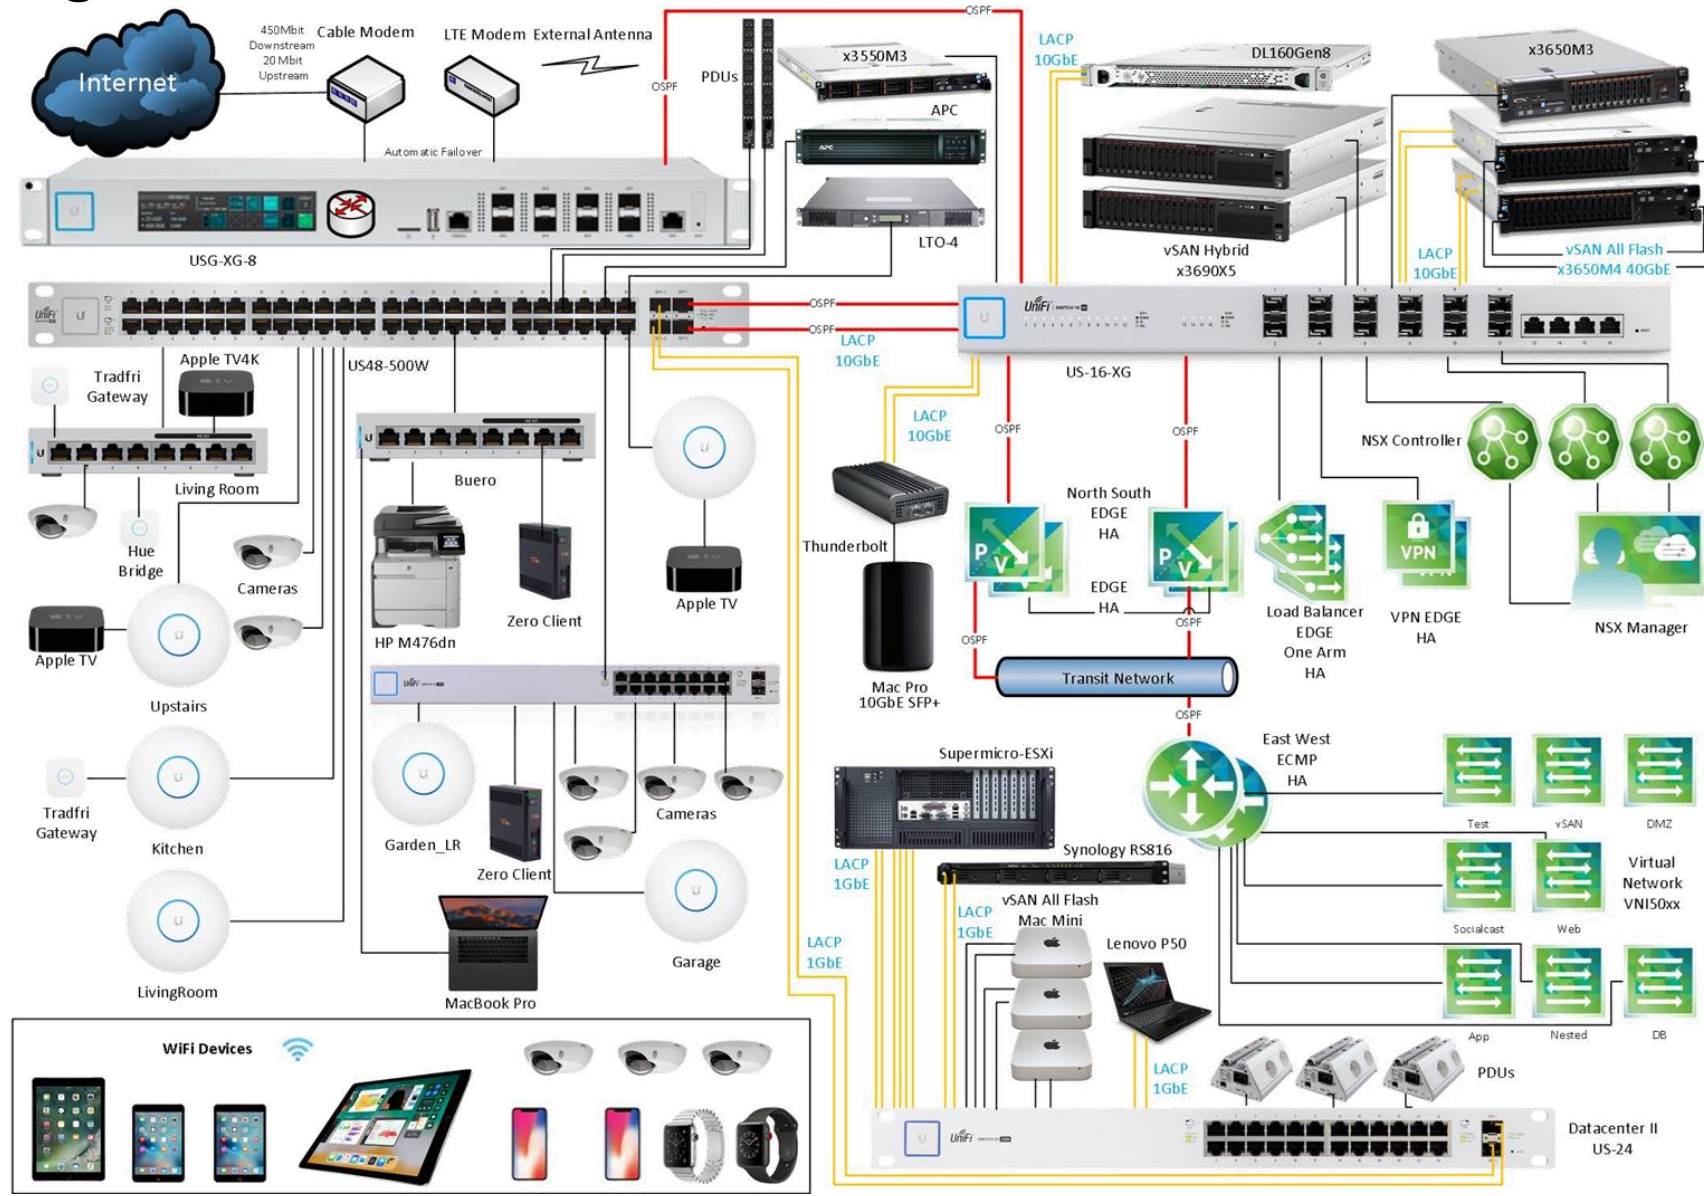

Network Changes

2014

EXPLORE

Broadcom Proprietary and Confidential. Copyright © 2024 Broadcom. All Rights Reserved. The term "Broadcom" refers to Broadcom Inc. and/or its subsidiaries.

Dell VRTX

2016

Intel(R) Xeon(R) Gold 5118 CPU @ 2.30GHz
2.295 GHz
2
12
48
Active (Inactive on restart)

669 GB
385.52 MB
668.62 GB

vmnic0	10 Gbit/s
vmnic1	10 Gbit/s
vmnic2	10 Gbit/s
vmnic3	10 Gbit/s
vmnic4	40 Gbit/s
vmnic1000402	40 Gbit/s
vusb0	100 Mbit/s

OMIVV Host Information

Service Tag
FCH3B33

PowerEdge M640 (VRTX)

Fault Resilient Memory
Enabled and Protected

System Lockdown Mode
Off

Identification	esxm640a.office.home
Hypervisor & Firmware	VMware ESXi 7.0.0 build-15843807
Blade Chassis	5KTDWC2

OMIVV Host Health

Server Global Status

Healthy

Chassis Global Status

Main System Chassis

Memory

Processors

Temperatures

Voltagages

Batteries

Power Management

Physische Festplatten

	Status	Name	Zustand	Steckplatznummer	Kapazität	Datenträgertyp
+	✓	Solid State Disk 0:0:0	Online	0	3.49TB	SSD
+	✓	Solid State Disk 0:0:1	Online	1	3.49TB	SSD
+	✓	Solid State Disk 0:0:2	Online	2	3.49TB	SSD
+	✓	Solid State Disk 0:0:3	Online	3	3.49TB	SSD
+	✓	Solid State Disk 0:0:5	Online	5	3.49TB	SSD
+	✓	Solid State Disk 0:0:6	Online	6	3.49TB	SSD
+	✓	Solid State Disk 0:0:7	Online	7	3.49TB	SSD
+	✓	Solid State Disk 0:0:8	Online	8	3.49TB	SSD
+	✓	Solid State Disk 0:0:20	Online	20	837.75GB	SSD
+	✓	Solid State Disk 0:0:21	Online	21	837.75GB	SSD
+	✓	Solid State Disk 0:0:22	Online	22	837.75GB	SSD
+	✓	Solid State Disk 0:0:23	Online	23	837.75GB	SSD

Name	LUN	Type	Capacity	Datastore
Local SAMSUNG Disk (naa.5002538a49150450)	0	disk	6.99 TB	VRTX_vSAN
Local SAMSUNG Disk (naa.5002538b001faea0)	0	disk	745.21 GB	VRTX_vSAN

EXPLORE

Broadcom Proprietary and Confidential. Copyright © 2024 Broadcom. All Rights Reserved. The term "Broadcom" refers to Broadcom Inc. and/or its subsidiaries.