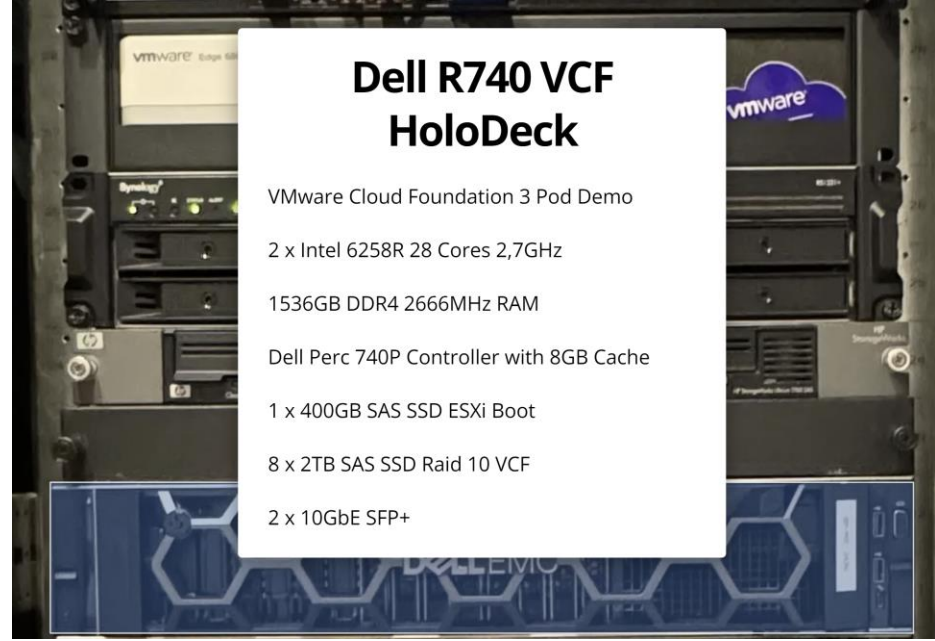

EXPLORE

Broadcom Proprietary and Confidential. Copyright © 2024 Broadcom. All Rights Reserved. The term "Broadcom" refers to Broadcom Inc. and/or its subsidiaries.

Holodeck VCF & AI

2024

Physical ESXi Server

Dell R740 VCF HoloDeck

- VMware Cloud Foundation 3 Pod Demo
- 2 x Intel 6258R 28 Cores 2,7GHz
- 1536GB DDR4 2666MHz RAM
- Dell Perc 740P Controller with 8GB Cache
- 1 x 400GB SAS SSD ESXi Boot
- 8 x 2TB SAS SSD Raid 10 VCF
- 2 x 10GbE SFP+