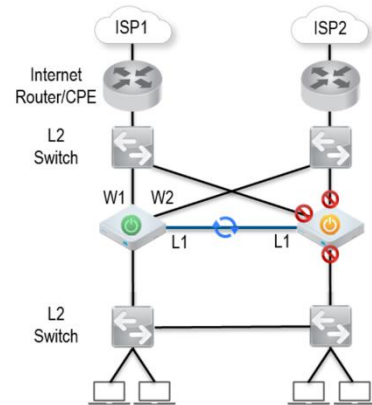

Velocloud

2019

More Edges

Dedicated Demo Environment

Business Policies

| Edge | Status | HA | Links |
|---------------------------------|--------------------------------------|--------------------------------------|--|
| VCDX181_VirtualEdge_HA | ● | ● | ↔ 1 |
| VCDX181_VirtualEdge_HighLatency | ● | | ↔ 1 |
| VCDX181_840Edge_HA | ● | ● | ↔ 3 ↔ 1 |